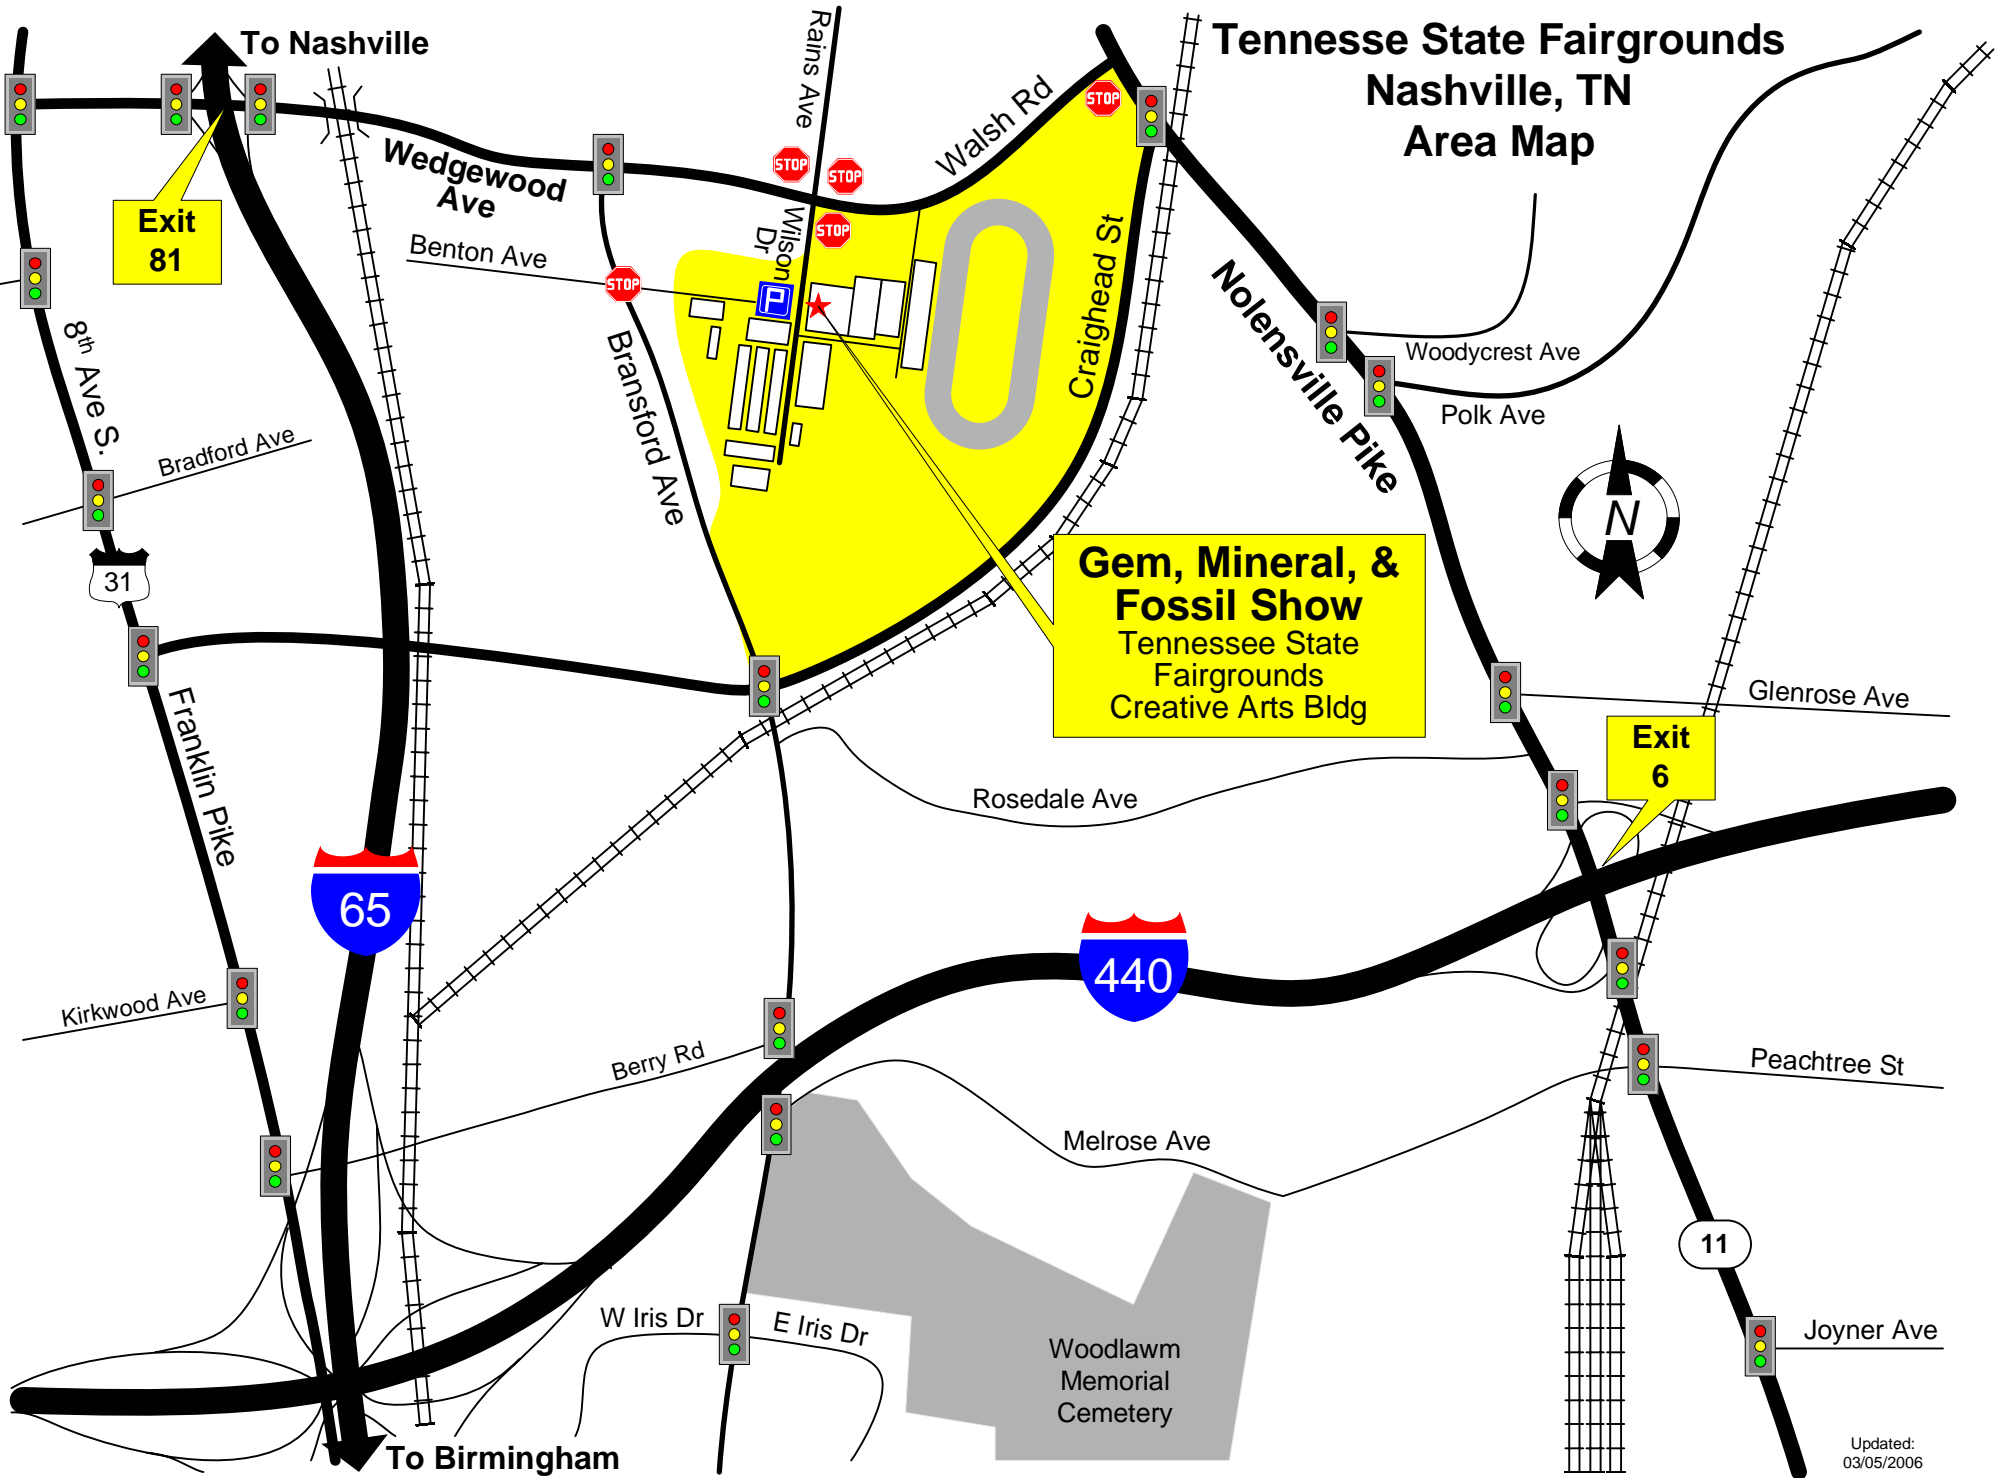

Tennessee State Fairgrounds Nashville, TN Area Map

Exit 81

Gem, Mineral, & Fossil Show
Tennessee State Fairgrounds
Creative Arts Bldg

Exit 6