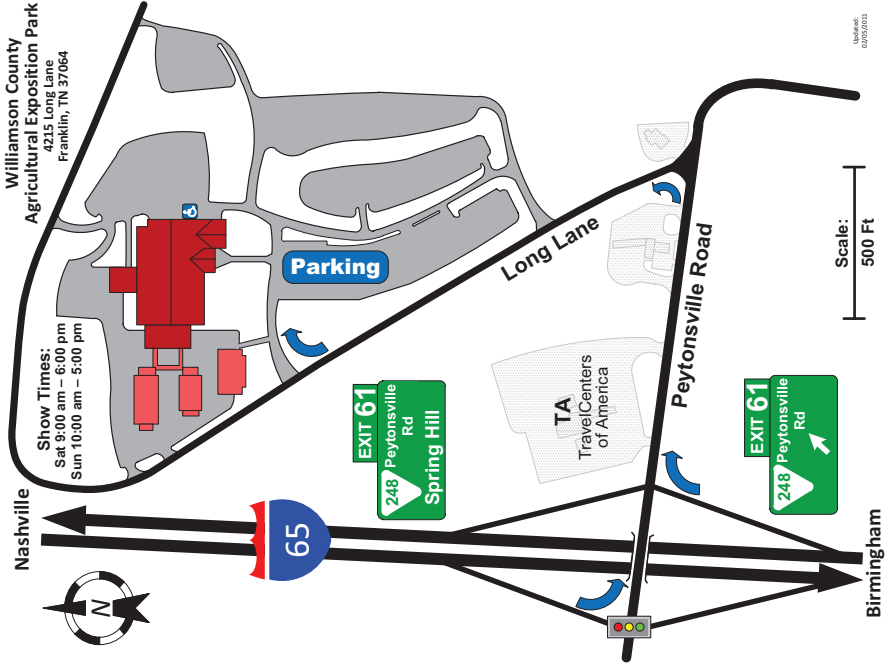

**Mid-Tennessee Gem & Mineral Society, Inc.
Gem, Mineral, and Fossil Show Map**