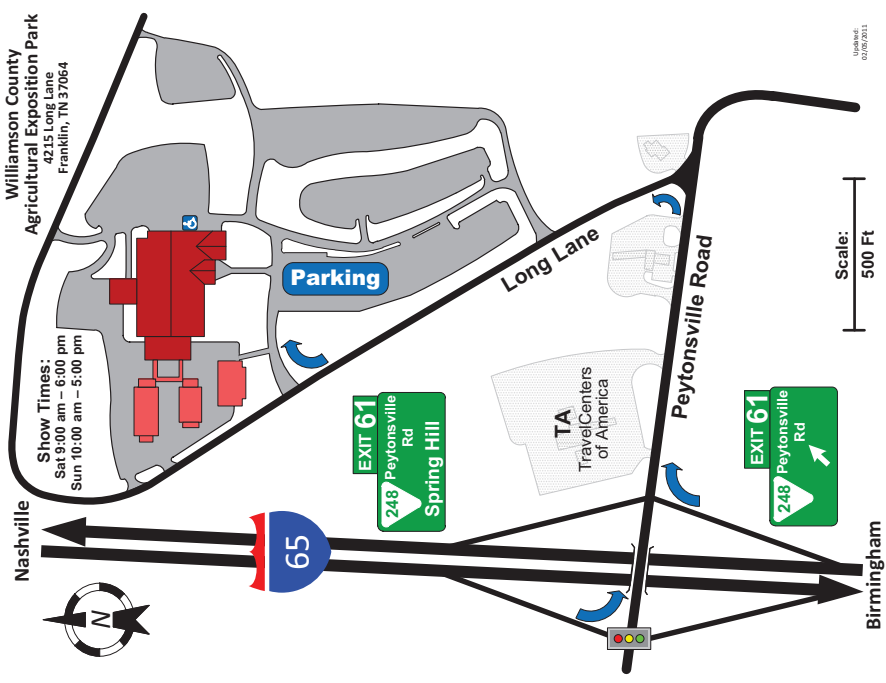

**Mid-Tennessee Gem & Mineral Society, Inc.
Gem, Mineral, and Fossil Show Map**