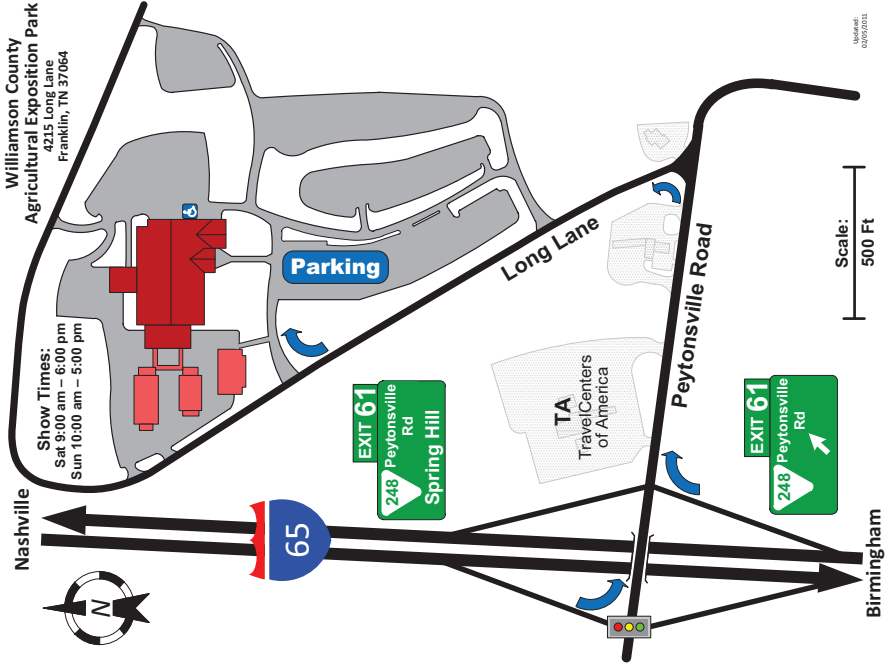

**Mid-Tennessee Gem & Mineral Society, Inc.
Gem, Mineral, and Fossil Show Map**