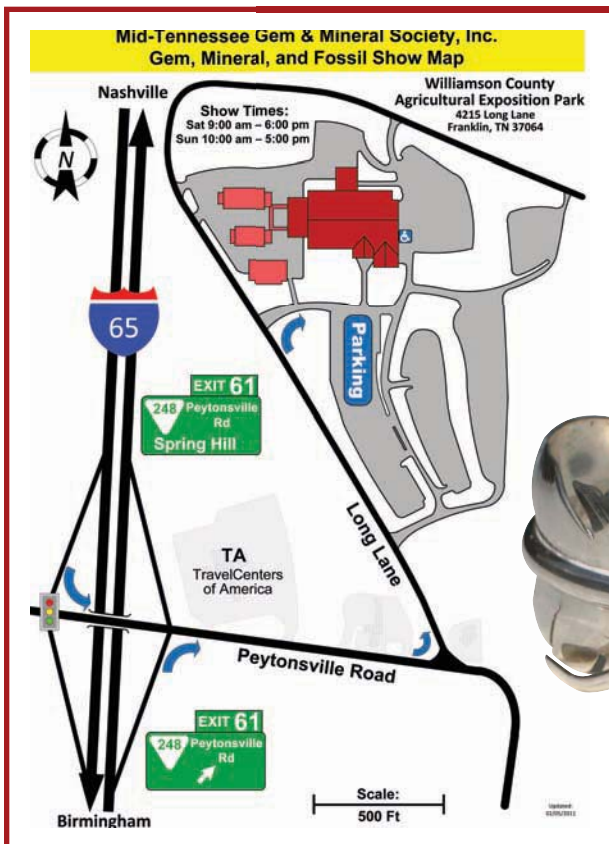

MTGMS is a not-for-profit corporation under IRS 501 (c) (3) guidelines and proceeds go for scholarships, local schools at Donelson & Tullahoma, TN and other educational projects.

Visit www.MTGMS.org for more information